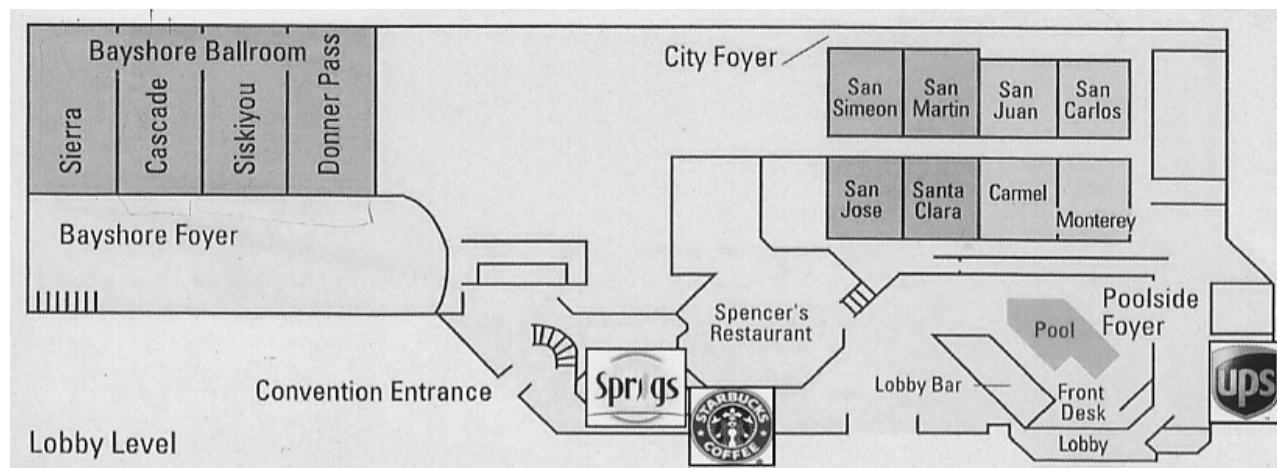

ACM SIGSPATIAL GIS 2010 Workshops

Tuesday, November 2nd 2010

Workshop	Location
ACM SIGSPATIAL International Workshop on Indoor Spatial Awareness (ISA)	Cascade
ACM SIGSPATIAL International Workshop on GeoStreaming (IWGS)	Siskiyou
ACM SIGSPATIAL International Workshop on Location Based Social Networks (LBSN)	Donner Pass
ACM SIGSPATIAL International Workshop on Computational Transportation Science (CTS)	San Jose
ACM SIGSPATIAL International Workshop on Data Mining for Geoinformatics (DMG)	Santa Clara
ACM SIGSPATIAL International Workshop on High Performance and Distributed Geographic Information Systems (HPDGIS)	Carmel
ACM SIGSPATIAL International Workshop on Security and Privacy in GIS and LBS (SPRINGL)	Monterey

Breakfast and breaks will be in the Poolside Foyer.